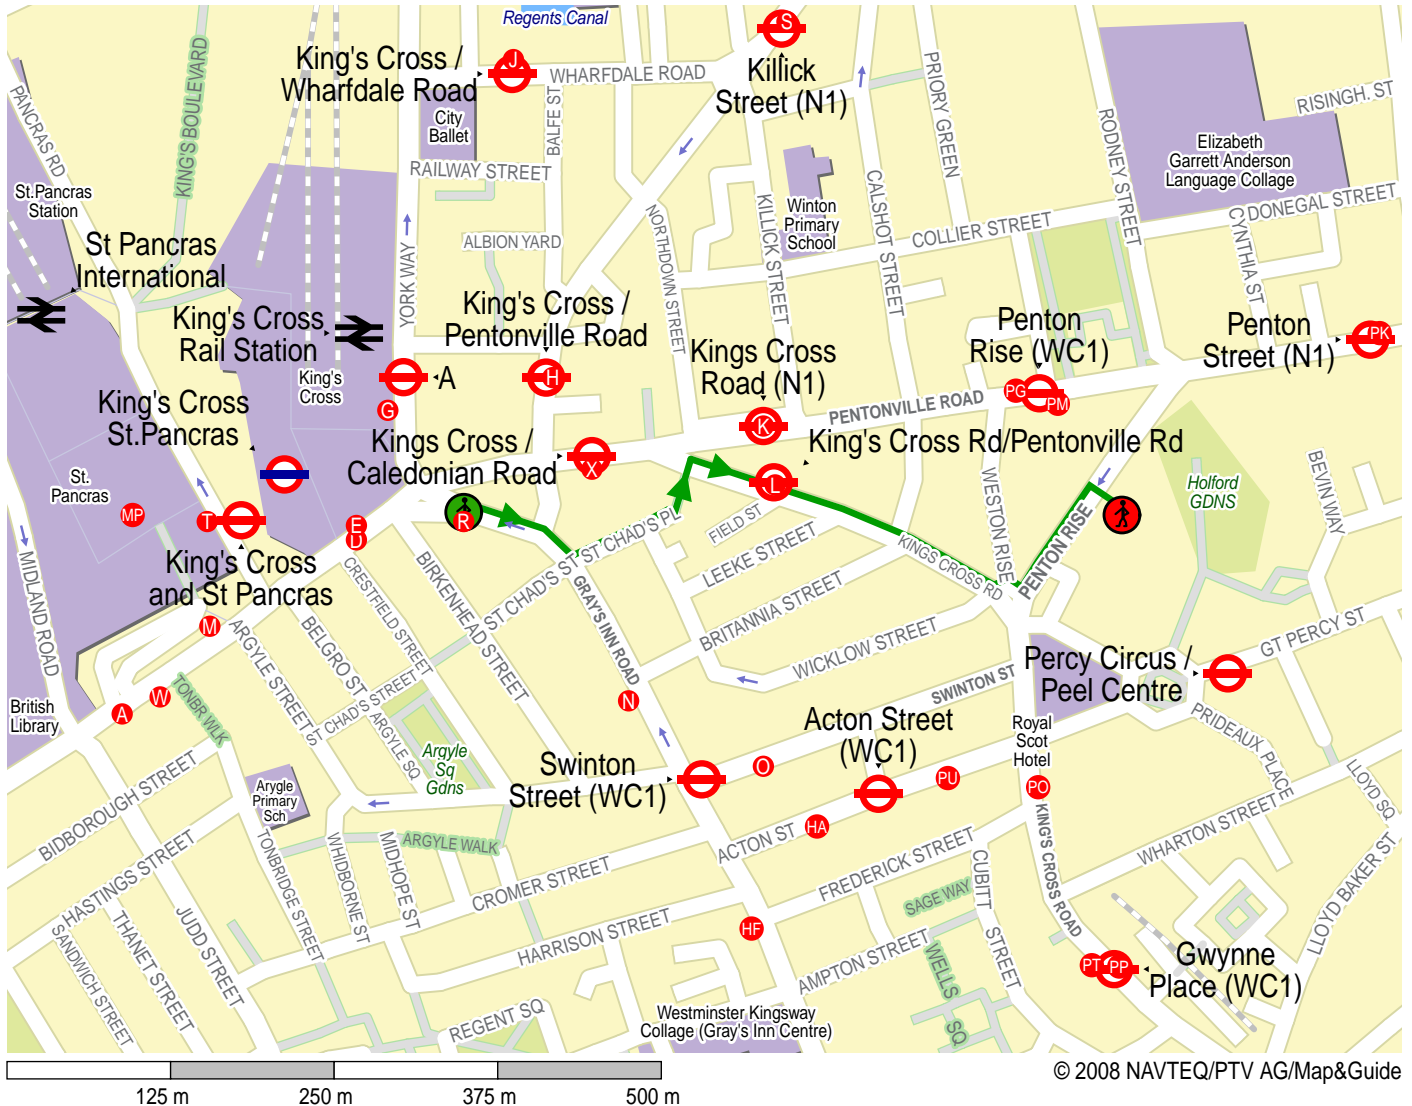

Suggested path from King's Cross St.Pancras to WC1X 9EW.

— Footpath
 Footpath
 Footpath
 Bus
 Train
 Underground

A = King's Cross Stn / York Way

1.	From King's Cross St.Pancras.		
2.	Gray's Inn Road	90 m	90 m
3.	↙ Turn Left Into St Chad's Place	130 m	220 m
4.	↘ Turn Right Into King's Cross Road	120 m	340 m
5.	↑ Straight Up Kings Cross Road	50 m	390 m
6.	↑ Straight Up King's Cross Road	10 m	400 m
7.	↑ Straight Up Kings Cross Road	80 m	480 m
8.	↙ Turn Left Into	30 m	0.5 km
9.	↙ Turn Left Into Penton Rise	90 m	0.6 km
10.	Arrive at WC1X 9EW.		